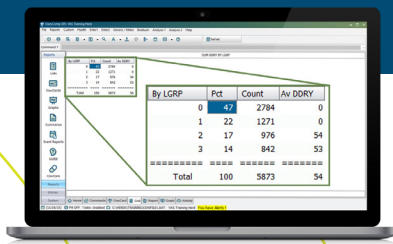

Customization – Efficiently evaluate data with uniformity

- Load clients DairyComp herd data your way for a uniform experience
- Collaborate on common metrics within your organization with customizable configurations
- Analyze information quickly by writing and saving your own commands and reports to get actionable information

15 million animals and counting are managed worldwide by VAS products.
Discover why professionals from around the world, rely on VAS for their consulting needs at vas.com.

Looking only at herd averages can be deceiving! Zooming in to the data found in graphs and tables can provide more insight into the outliers, allowing you to investigate problem animals.

DCConsultant allows you to deep dive into dairy data to make the best recommendations for improvement on farms.