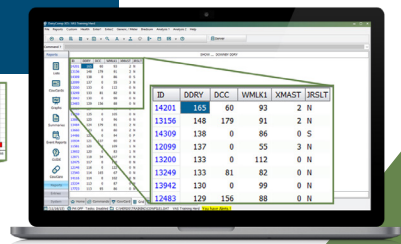

Customization – Efficiently evaluate data with uniformity

- Load clients DairyComp herd data your way for a uniform experience
- Collaborate on common metrics within your organization with customizable configurations
- Analyze information quickly by writing and saving your own commands and reports to get actionable information

15 million animals and counting are managed worldwide by VAS products.
Discover why professionals from around the world, rely on VAS for their consulting needs at vas.com.

Looking only at herd averages can be deceiving! Zooming in to the data found in graphs and tables can provide more insight into the outliers, allowing you to investigate problem animals.

DCConsultant allows you to deep dive into dairy data to make the best recommendations for improvement on farms.